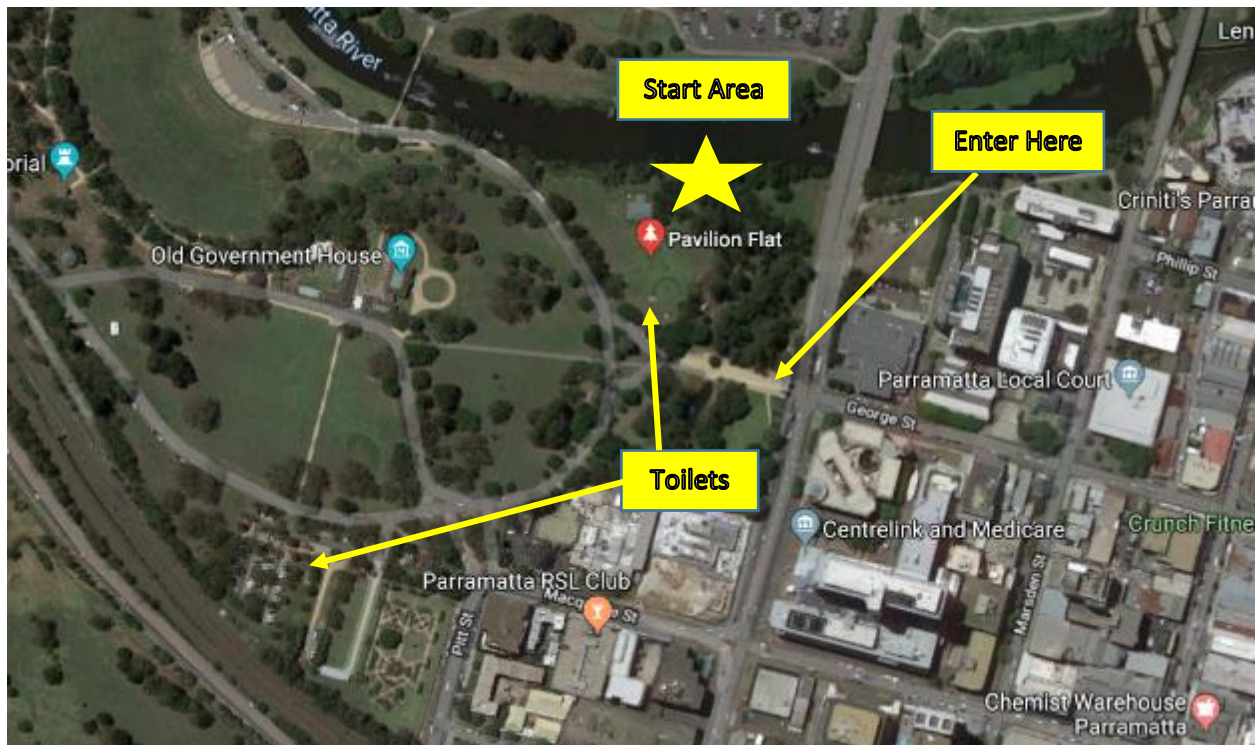

START AREA INSTRUCTIONS

Location	Pavilion Flats, Parramatta Park Access via George St Gates
How to get there	<p>Train:</p> <ul style="list-style-type: none"> • Catch train to Parramatta station – 10 min walk (map below) • Enter via George Street Gates • Pavilion Flats is next to playground <p>Parking:</p> <ul style="list-style-type: none"> • Parking available in Parramatta Park • If driving, enter via Phillip St gate • Please note – you will need to do a FULL LAP around the ring road to access Pavilion Flats
Times	<p>Walkers - please arrive at Parramatta Park at 4pm – 4.30pm</p> <ul style="list-style-type: none"> • 4pm – Registration opens • 4.30pm – Speeches • 5.00pm – Official start <p>** The walk commences at 5pm SHARP</p>
Toilets	Toilets are available right next to Pavilion Flats There are more toilets 5 minutes walk (near café)

Start Area

START AREA INSTRUCTIONS

Directions from Parramatta Train Station